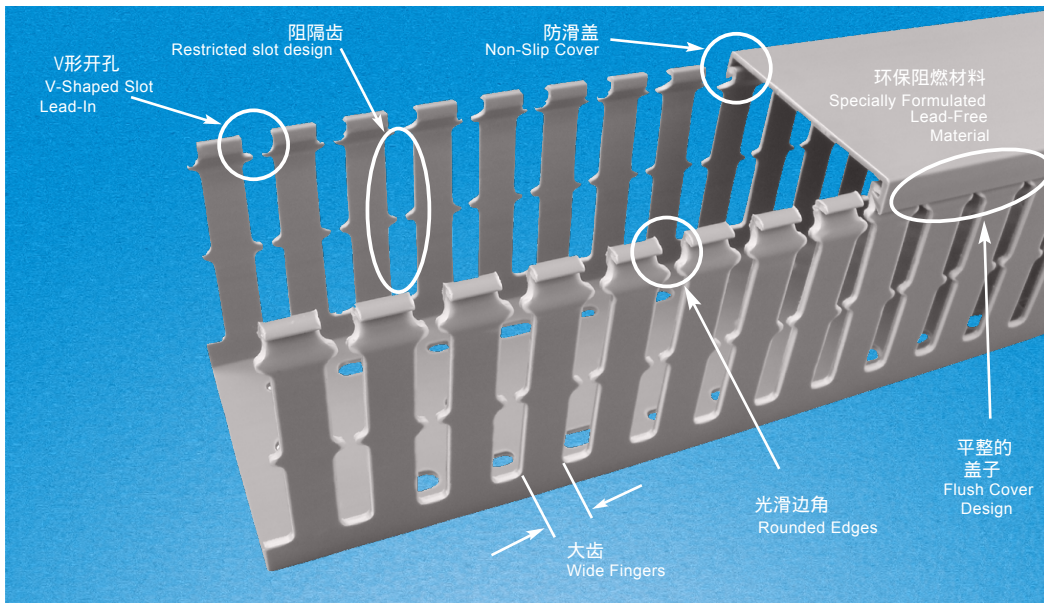

# RCCN 日成VDRF型环保阻燃线槽 Wide Slot Wiring Duct

特点/Features	优点/Advantages	益处/Benefits
大的齿和大的孔 Wide finger and slot design Can be used with a wide range of wire and	齿宽有12mm,孔宽8mm,齿硬度大 Finger 12mm Slot 8 mm,Rigid fingers	适用于较大的电线 bundle sizes
环保阻燃材料 Rohs approved Environment-friendly Material	符合欧盟ROHS环保测试, 符合美国UL94V-0,良好的阻燃性 Approved by EU Rohs, Compliant with US UL 94V-0,good inflaming	环保不含有铅的PVC 不会对人体健康构成危害,材料良好阻燃性, 使明火自熄,在着火的情况下,保证安全 Eliminates health concerns associated with PVC that contains lead
光滑的边角 Smooth rounded edges	齿的顶端和孔的边缘光滑 Smooth edges in duct slots and at top of duct fingers	防止电线和手被毛刺割伤 Protects hands and wiring/cabing from abrasion
防滑盖 (non-slip liner inside duct covers)	安装时不容易滑盖 Will not slide easily when installed on duct base	防运输振动导致滑盖 防线槽垂直安装时滑盖 Cover stays in place during shipment, vibration and when in a vertical orientation,eliminating rework
平整的盖子设计 Flush cover design Greater capacity than traditional duct designs	比传统的设计有更大的空间 盖子与槽体齐平 Cover sits flush with sidewall	比老款装相同数量的电线表面更平整美观 Can potentially use a smaller size wiring duct for same number of wires Provides a neat and finished appearance
冲孔断面/Slot smooth	冲孔后齿的表面平整光滑 Smooth adge after punching	不用修毛刺,节省时间 No need to get offer abrasion, save time
V型开孔设计 V-shaped slot lead-in V-shape funnels wires into slot for	V型槽孔使电线更易装入 Easier insertion	加快电线安装 Speeds wire installation
阻隔齿设计 Restricted slot design Once inserted wires are retained in the slot	电线装入后不会晃动,不管是否扣盖子 也可用于电线功能不同的分类 with or without the cover being installed	安装时避免线跑出槽不必要的麻烦,节省时间 Eliminates hassle and saves time during installation and maintenance
四种颜色可选 Four different colors	可用于不同场合的安装要求。 Suitable to different environments using	项目对颜色有要求时选择范围更加的广泛更快的满足终端用户的需求。 Can meet different customers' request in different project
通过多项认证 Approved by many certificates	美国UL,加拿大CULUS, 欧盟CE ,ROHS,REACH 铁道部机车阻燃低烟认证。 America UL,Canada CULUS, EuropeCE ,ROHS,REACH Flamility and low smoking certificate	满足项目应用零配件需要提供产品认证,确保产品在全球各地均可放心使用 Can provide related certificates of the projects or parts need